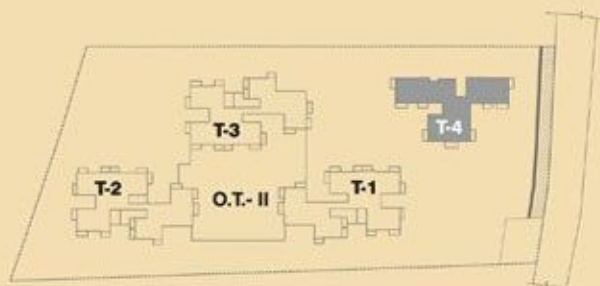

UTOPIA
NATURALLY BEAUTIFUL LIFE

TOWER 4
TYPICAL FLOOR PLAN