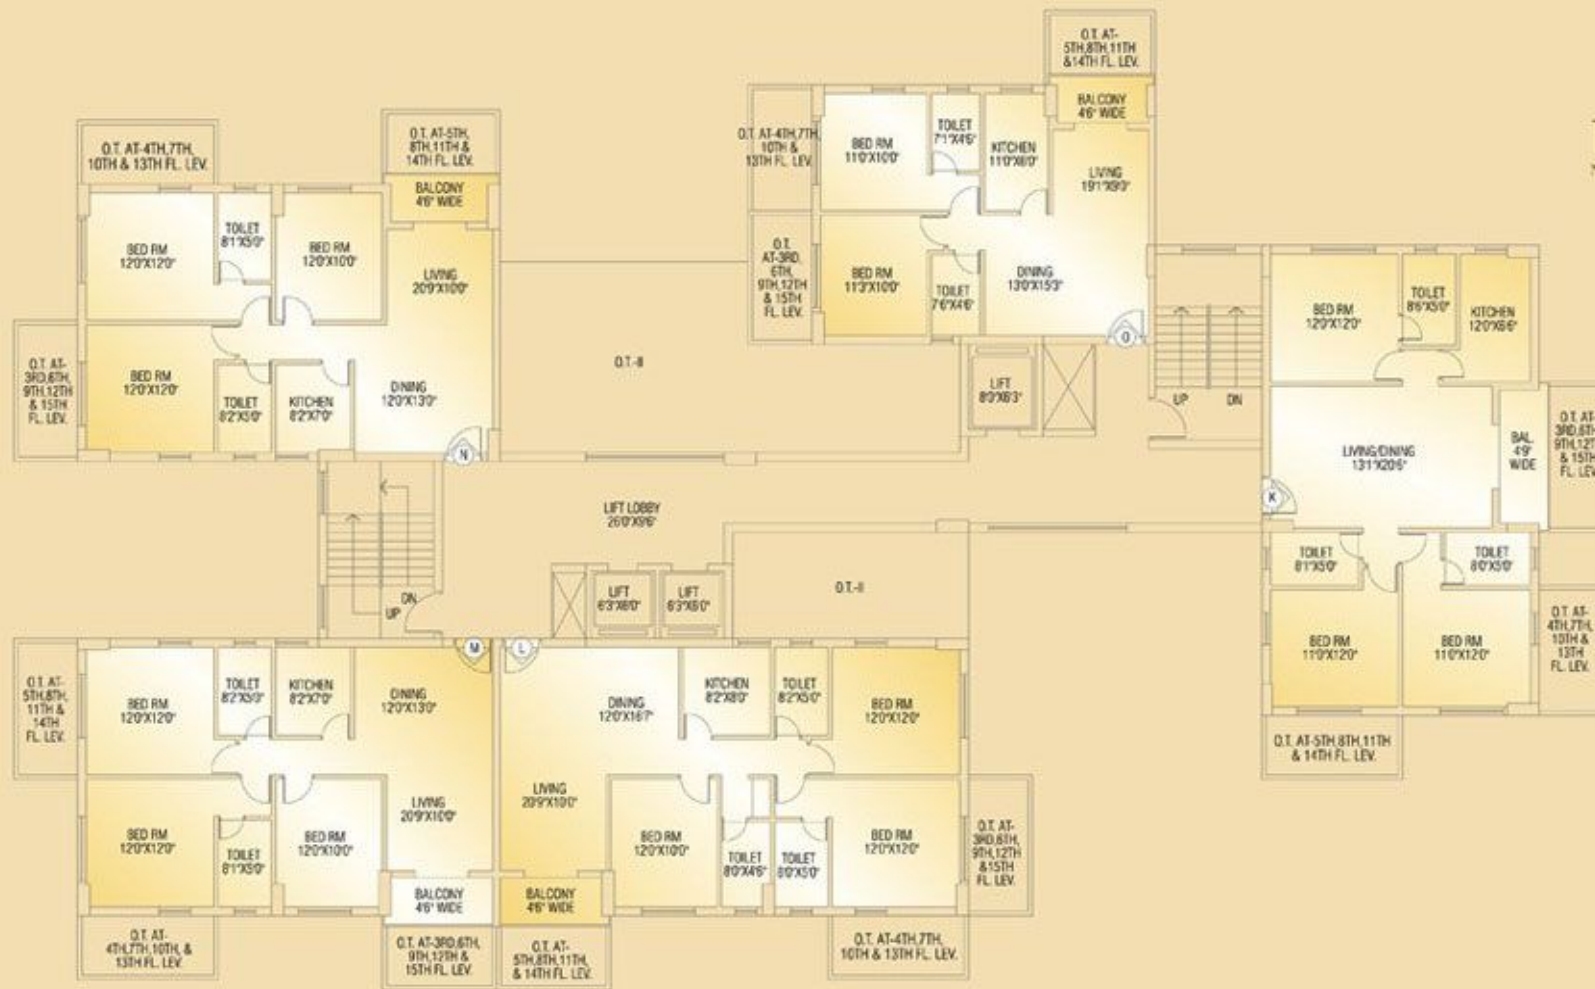

UTOPIA
NATURALLY BEAUTIFUL LIFE

TOWER 3
TYPICAL FLOOR PLAN