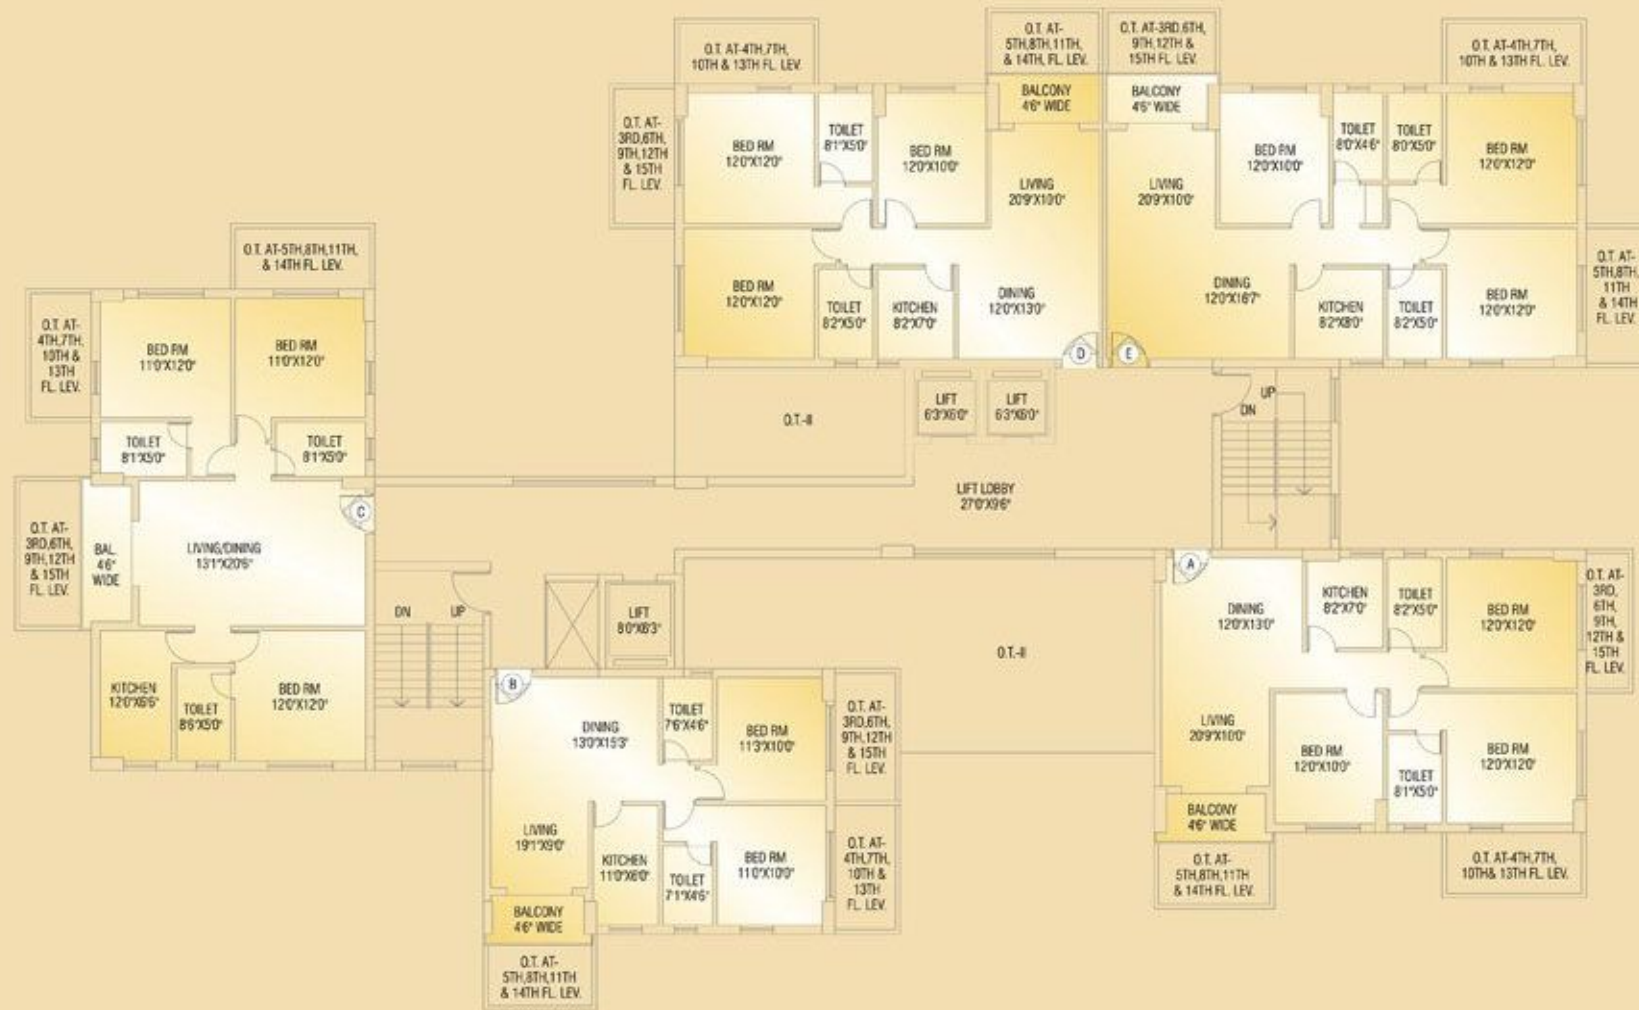

UTOPIA
NATURALLY BEAUTIFUL LIFE

TOWER 1
TYPICAL FLOOR PLAN