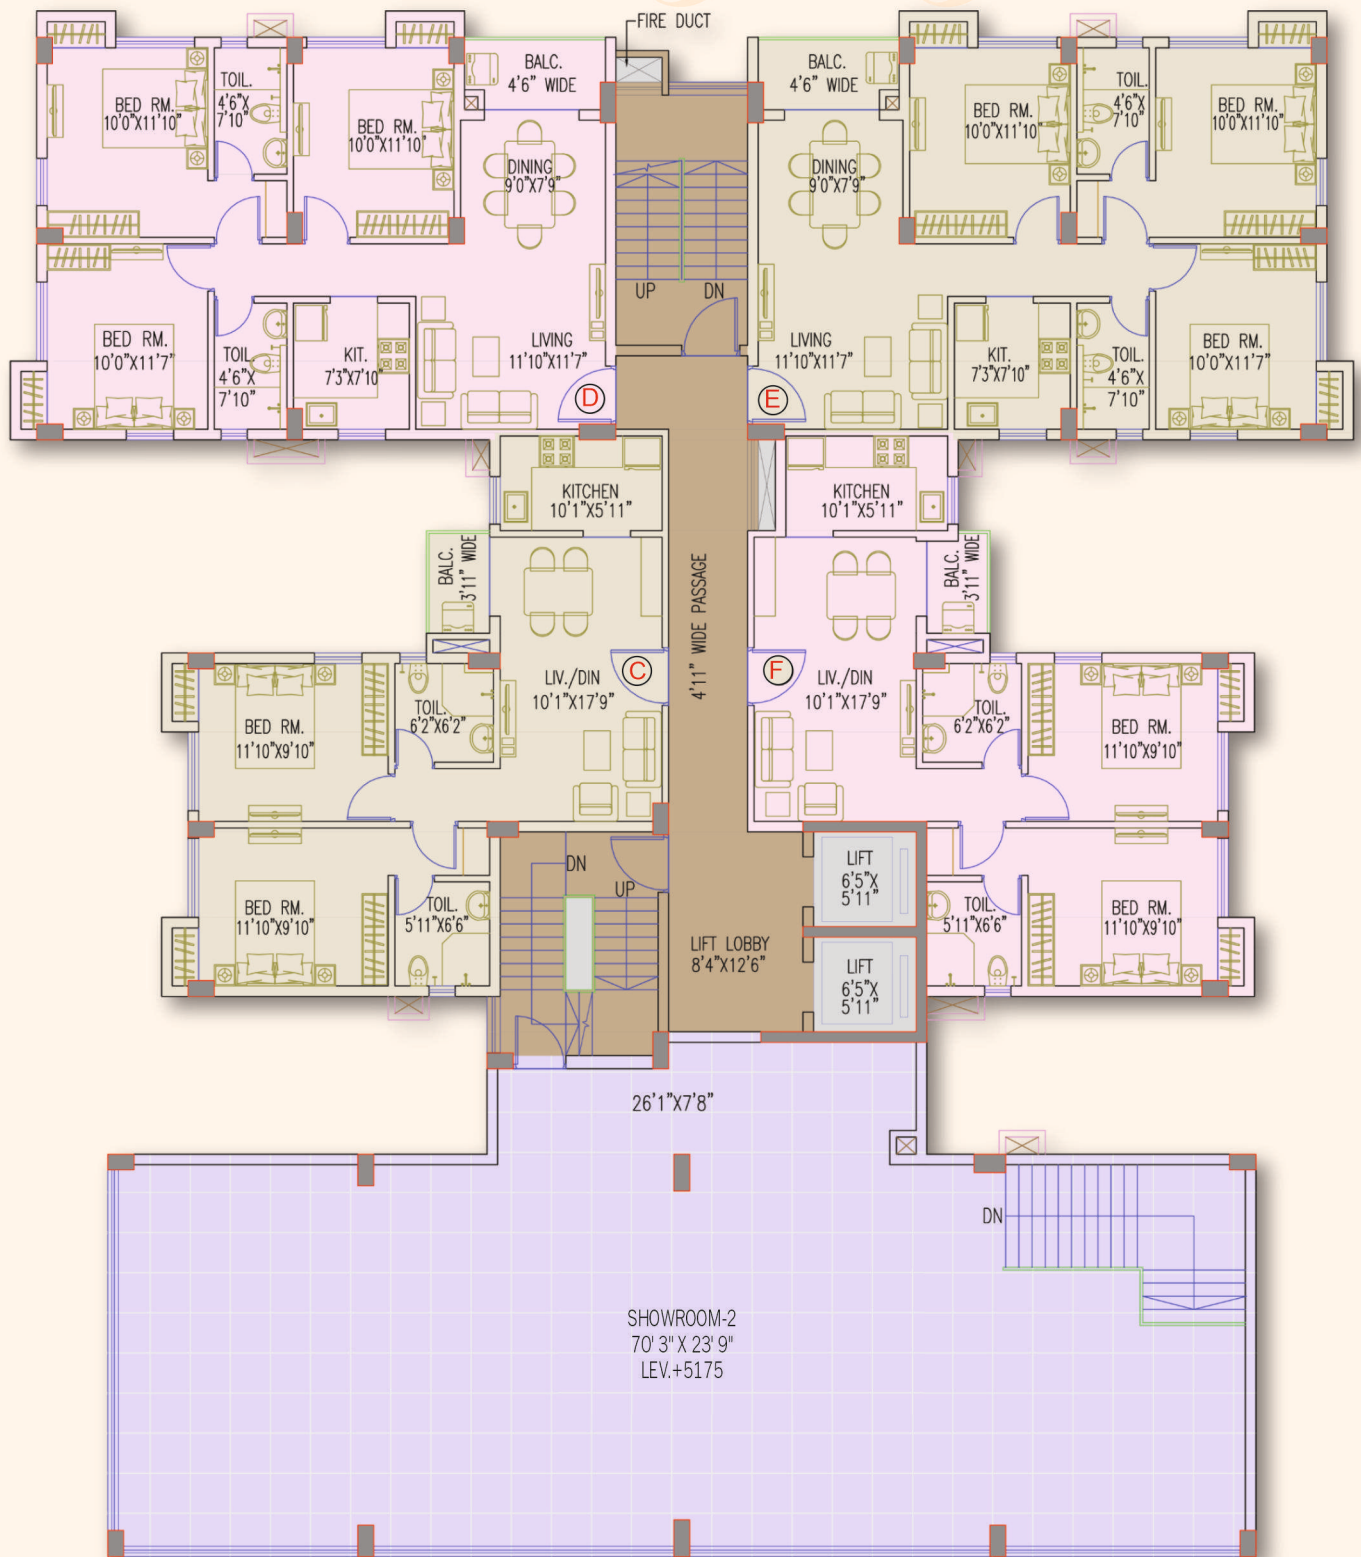

Majesty

SECOND FLOOR PLAN

Type	Flat Type	Carpet Area (Sqft.)	Balcony Area (Sqft.)	Built Up Area (Sqft.)	Saleable Area (Sqft.)
C	2 BHK	625.07	30.03	733.35	975
D	3 BHK	802.46	41.44	926.89	1233
E	3 BHK	802.46	41.44	924.09	1229
F	2 BHK	624.20	28.74	734.21	977

TYPE	Builtup Area (Sqft)	Saleable Area (Sqft)
SHOWROOM-2	1871	2619