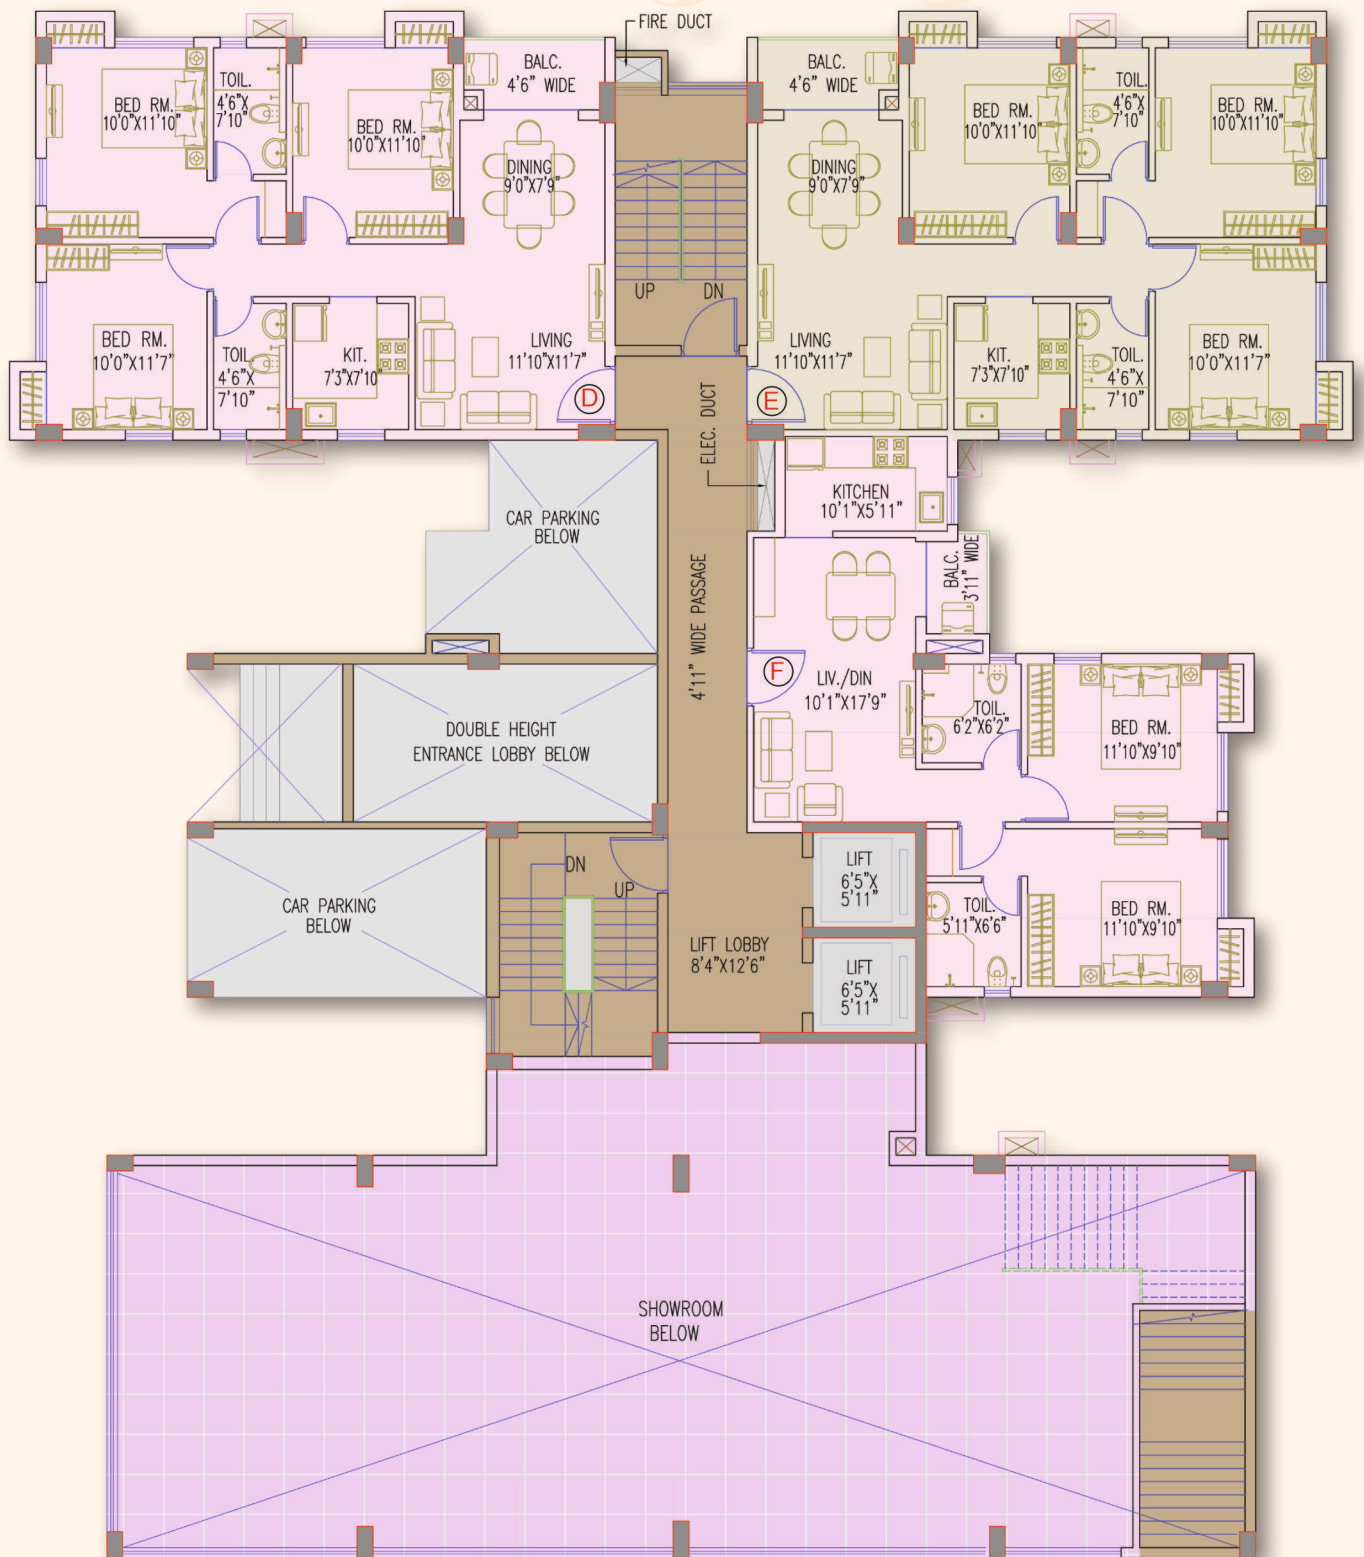

Majesty

FIRST FLOOR PLAN

Type	Flat Type	Carpet Area (Sqft.)	Balcony Area (Sqft.)	Built Up Area (Sqft.)	Saleable Area (Sqft.)
D	3 BHK	802.46	41.44	930.01	1237
E	3 BHK	802.46	41.44	924.09	1229
F	2 BHK	624.20	28.74	734.21	977