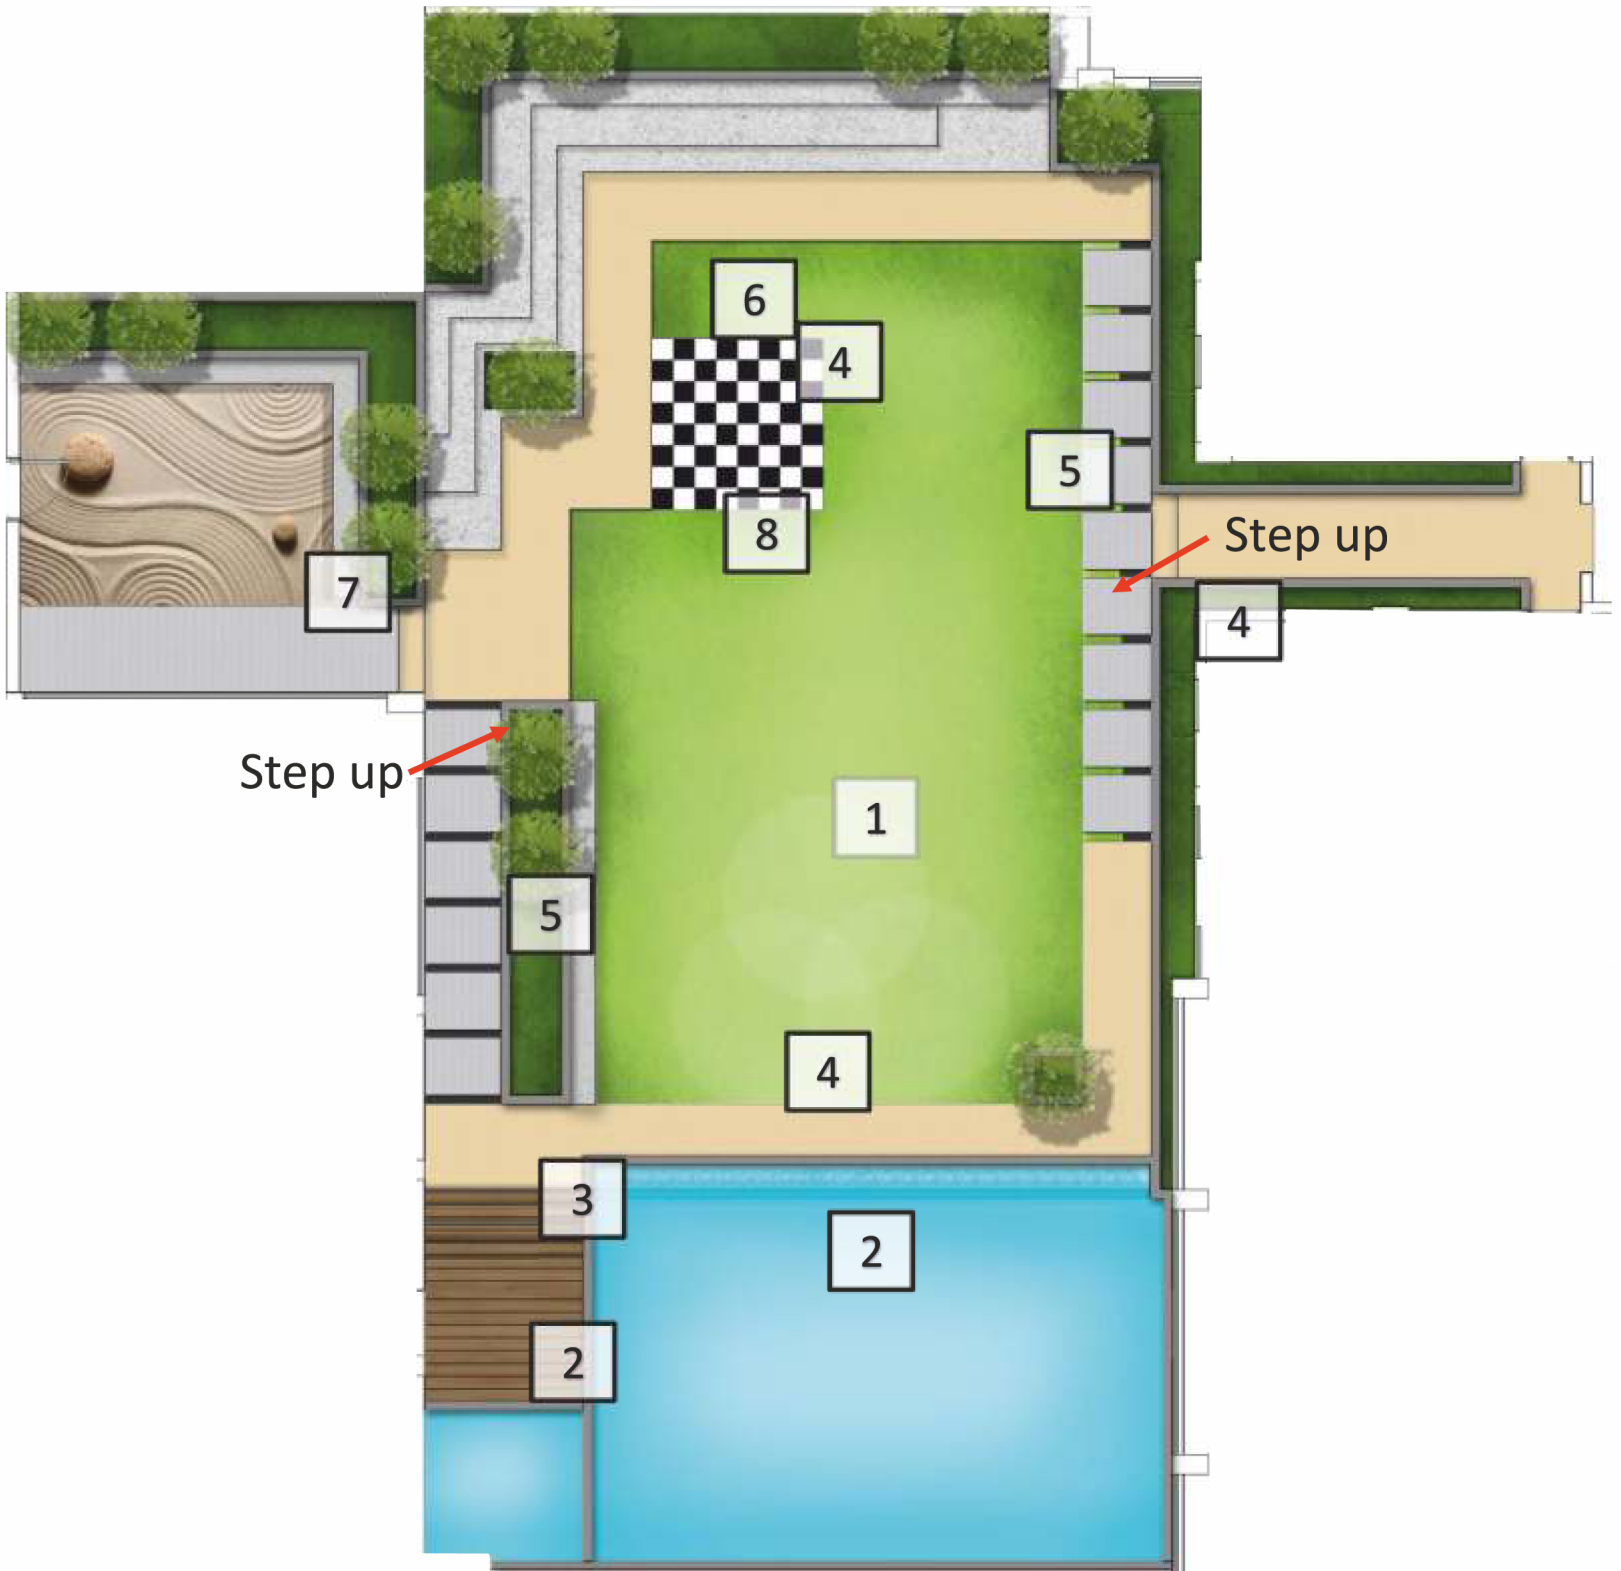

LANDSCAPE CONCEPT PLAN  
PODIUM LEVEL

LEGEND

- |  |                            |
|--|----------------------------|
| 1. Grand Lawn  | 4. Pathway                 |
| 2. Swimming Pool / Kids Pool / Overflow Pool / Water feature | 5. Stepping Stones Pathway |
| 3. Pool Deck   | 6. Amphitheater            |
|  | 7. Reflexology Court       |
|  | 8. Chess Corner            |